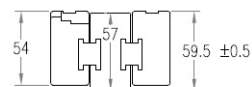

PRODUCT SHEET

Description:

Wooden Slide Split 1055/1035, W/Steel Worm Gear, Durian Wood Closed Length:1055mm, Wing Length:1055mm, Extended Length:, 2282mm, Opening:1035mm, For Center Column Tables

Item number:

24.02.552-1

| Units | Box | Carton | HS Code | Barcode |
|---------------|-----|--------|------------|--|
| Pair | 1 | 4 | 9403910090 |  |
| 5704866087346 | | | | |

Length : 1055mm \pm 1mm
Open : 1035mm \pm 5mm