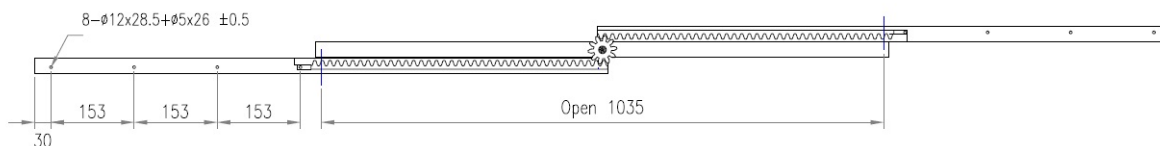

SISO A/S

Mileparken 11
DK-2740 Skovlunde
Denmark
VAT: DK 24786013

Phone +45 45 830 900

www.siso.dk
siso@siso.dk

Danske Bank
Nytorv Branch
Copenhagen
SWIFT: DABADKKK

Account no.
4180 3112 112936
IBAN Account
DK7230003112112936