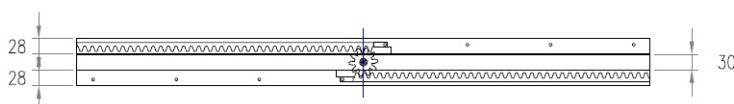

Length : 1055mm $\pm$ 1mm
Open : 1035mm $\pm$ 5mm